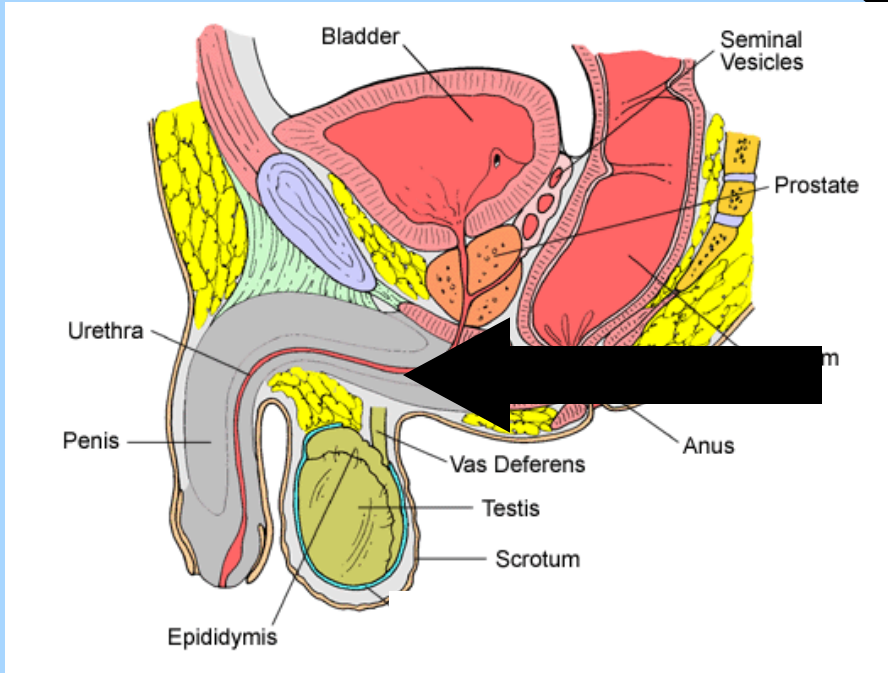

Epididymis

Epididymis – a coiled tube where the sperm cells mature

External Reproductive Organs

Scrotum

Scrotum – a loose pouch of skin that houses the testes, located below the penis

External Reproductive Organs

Penis

Penis – male reproductive organ, also used to urinate

Internal Reproductive Organs

Internal Reproductive Organs

Vas Deferens

Vas Deferens – Tube which sperm travels through from the Epididymis towards the penis

Internal Reproductive Organs

Seminal Vesicles

Seminal Vesicles – glands that produce a fluid that combines with sperm and additional fluid to form semen

Internal Reproductive Organs

Prostate Gland

Prostate Gland – the size of a walnut, produces a fluid that helps the sperm move

Internal Reproductive Organs

Urethra

Urethra – 2 functions: to carry urine and to carry semen outside of the body

Nocturnal Emission

An involuntary ejaculation that usually occurs at night during sleep

Meet T. Nayjur