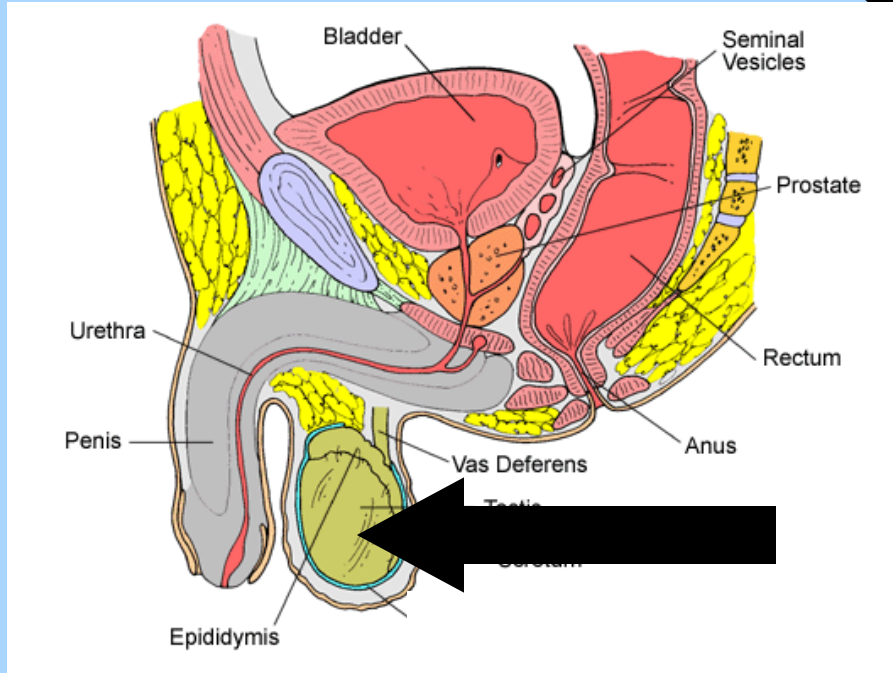

External Reproductive Organs

Teste S

Testes – produce the male sex cells
(sperm) & male sex hormone
(testosterone)