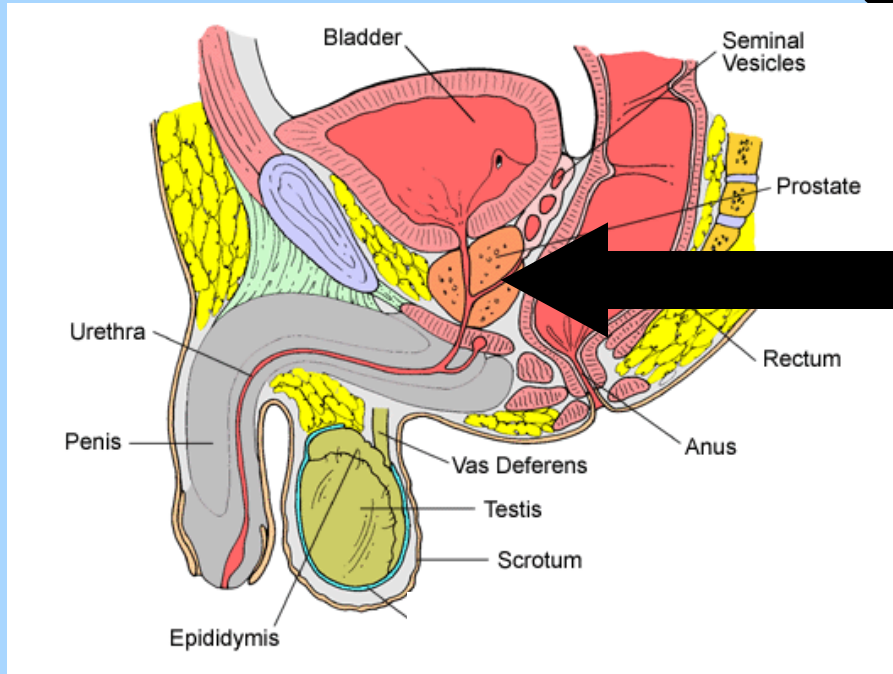

Epididymis

Epididymis – a coiled tube where the sperm cells mature

External Reproductive Organs

Scrotum

Scrotum – a loose pouch of skin that houses the testes, located below the penis

External Reproductive Organs

Penis

Penis – male reproductive organ, also used to urinate

Internal Reproductive Organs

Internal Reproductive Organs

Vas Deferens

Vas Deferens – Tube which sperm travels through from the Epididymis towards the penis

Internal Reproductive Organs

Seminal Vesicles

Seminal Vesicles – glands that produce a fluid that combines with sperm and additional fluid to form semen

Internal Reproductive Organs

Prostate Gland

Prostate Gland – the size of a walnut, produces a fluid that helps the sperm move

Internal Reproductive Organs

Urethra

Urethra – 2 functions: to carry urine and to carry semen outside of the body

Nocturnal Emission

An involuntary ejaculation that usually occurs at night during sleep

Meet T. Nayjur