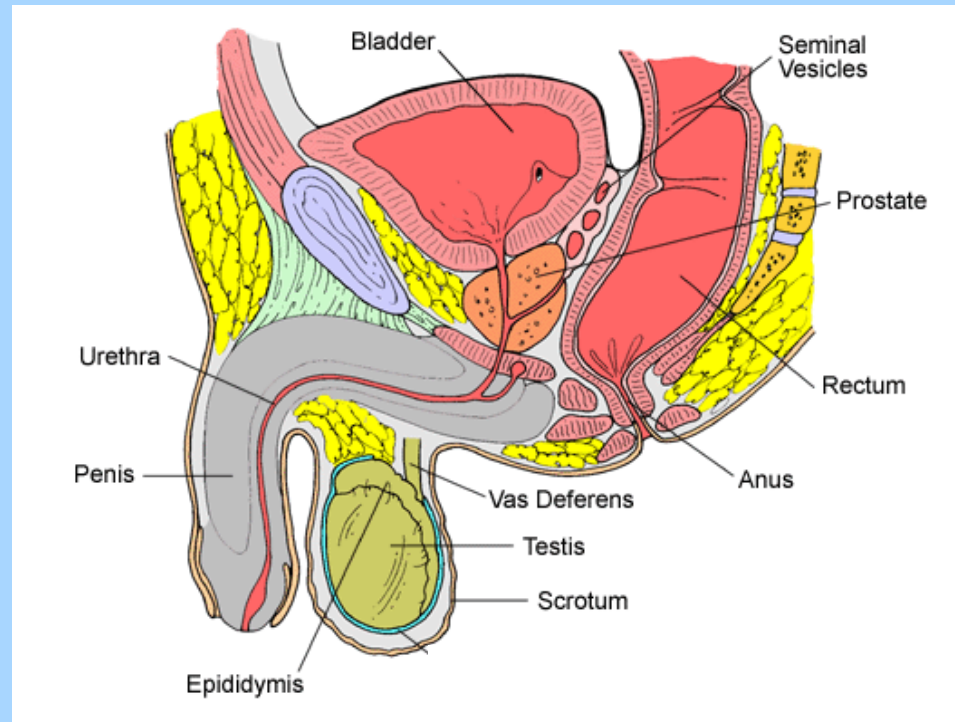

Time for a Movie

Male Reproductive Organs

The following images are a cross section...if a male was standing sideways looking toward the left (similar to the picture)

External Reproductive Organs

External Reproductive Organs

Epididymis

Epididymis – a coiled tube where the sperm cells mature

External Reproductive Organs

Scrotum

Scrotum – a loose pouch of skin that houses the testes, located below the penis

External Reproductive Organs

Penis

Penis – male reproductive organ, also used to urinate

Internal Reproductive Organs

Internal Reproductive Organs

Vas Deferens

Vas Deferens – Tube which sperm travels through from the Epididymis towards the penis

Internal Reproductive Organs

Urethra

Urethra – 2 functions: to carry urine and to carry semen outside of the body

Nocturnal Emission

An involuntary ejaculation that usually occurs at night during sleep

Meet T. Nayjur