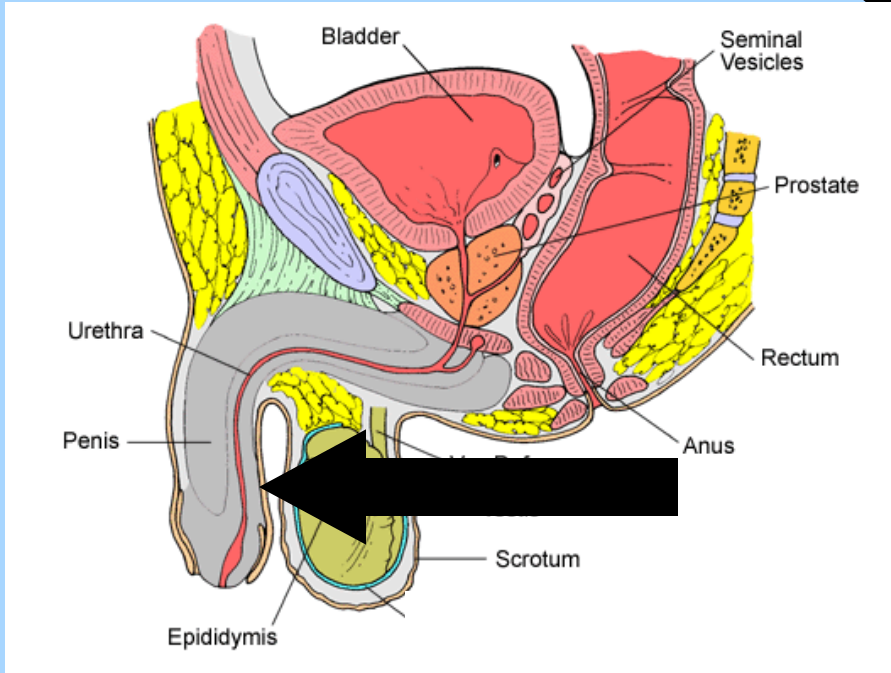

Epididymis

Epididymis – a coiled tube where the sperm cells mature

External Reproductive Organs

Scrotum

Scrotum – a loose pouch of skin that houses the testes, located below the penis

External Reproductive Organs

Penis

Penis – male reproductive organ, also used to urinate

Internal Reproductive Organs

Internal Reproductive Organs

Vas Deferens

Vas Deferens – Tube which sperm travels through from the Epididymis towards the penis

Internal Reproductive Organs

Seminal Vesicles

Seminal Vesicles – glands that produce a fluid that combines with sperm and additional fluid to form semen

Internal Reproductive Organs

Prostate Gland

Prostate Gland – the size of a walnut, produces a fluid that helps the sperm move

Internal Reproductive Organs

Urethra

Urethra – 2 functions: to carry urine and to carry semen outside of the body

Nocturnal Emission

An involuntary ejaculation that usually occurs at night during sleep

Meet T. Nayjur