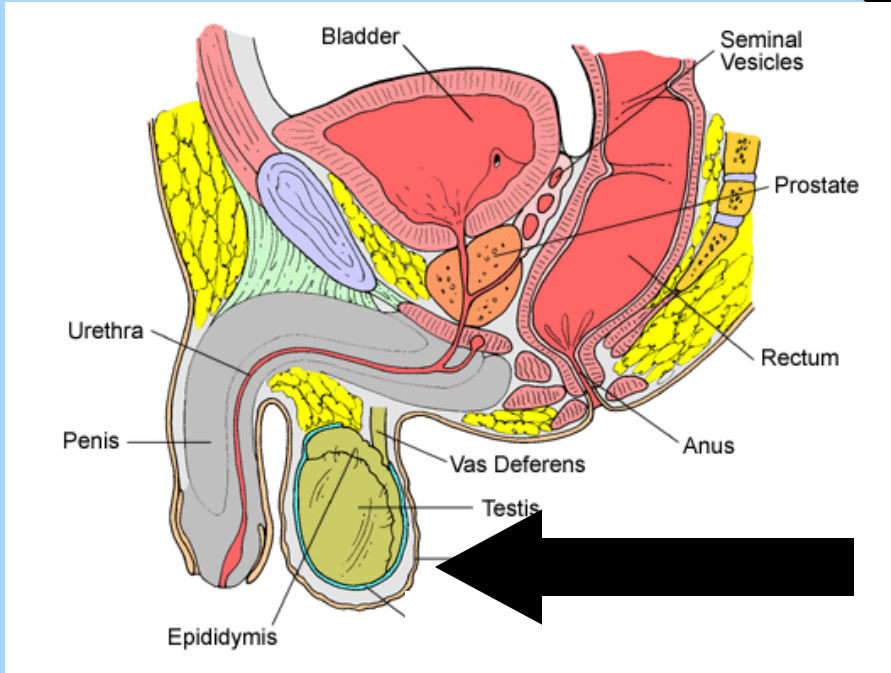

Time for a Movie

Male Reproductive Organs

The following images are a cross section...if a male was standing sideways looking toward the left (similar to the picture)

External Reproductive Organs

External Reproductive Organs

External Organs (genitals) include the penis, scrotum and testicles

External Reproductive Organs

Teste S

Testes – produce the male sex cells
(sperm) & male sex hormone
(testosterone)

External Reproductive Organs

Epididymis

Epididymis – a coiled tube where the sperm cells mature

External Reproductive Organs

Scrotum

Scrotum – a loose pouch of skin that houses the testes, located below the penis

External Reproductive Organs

Penis

Penis – male reproductive organ, also used to urinate

Internal Reproductive Organs

Internal Reproductive Organs

Vas Deferens

Vas Deferens – Tube which sperm travels through from the Epididymis towards the penis