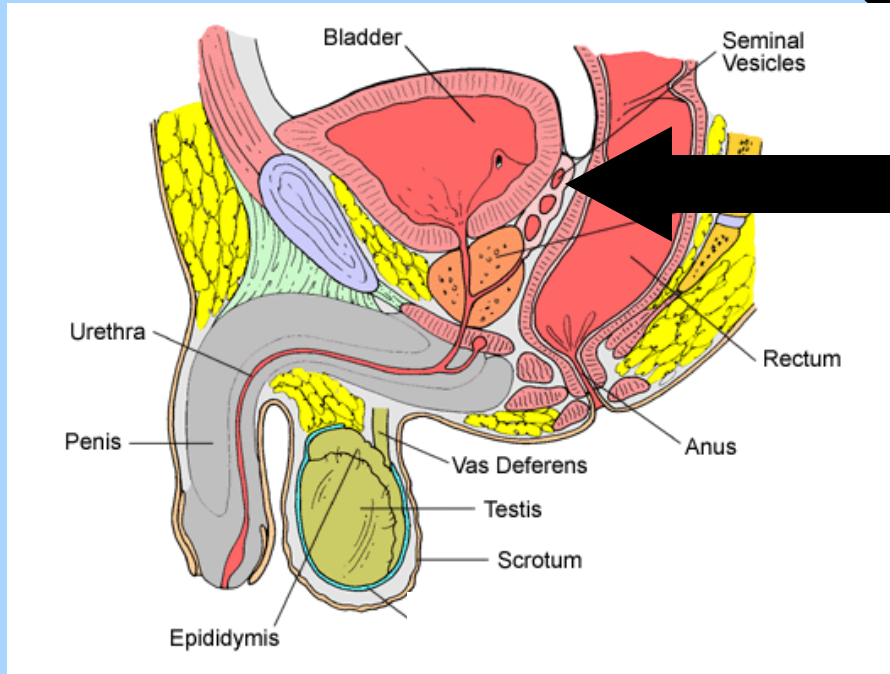

Epididymis

Epididymis – a coiled tube where the sperm cells mature

External Reproductive Organs

Scrotum

Scrotum – a loose pouch of skin that houses the testes, located below the penis

External Reproductive Organs

Penis

Penis – male reproductive organ, also used to urinate

Internal Reproductive Organs

Internal Reproductive Organs

Vas Deferens

Vas Deferens – Tube which sperm travels through from the Epididymis towards the penis

Internal Reproductive Organs

Seminal Vesicles

Seminal Vesicles – glands that produce a fluid that combines with sperm and additional fluid to form semen

Internal Reproductive Organs

Prostate Gland

Prostate Gland – the size of a walnut, produces a fluid that helps the sperm move

Internal Reproductive Organs

Urethra

Urethra – 2 functions: to carry urine and to carry semen outside of the body

Nocturnal Emission

An involuntary ejaculation that usually occurs at night during sleep

Meet T. Nayjur