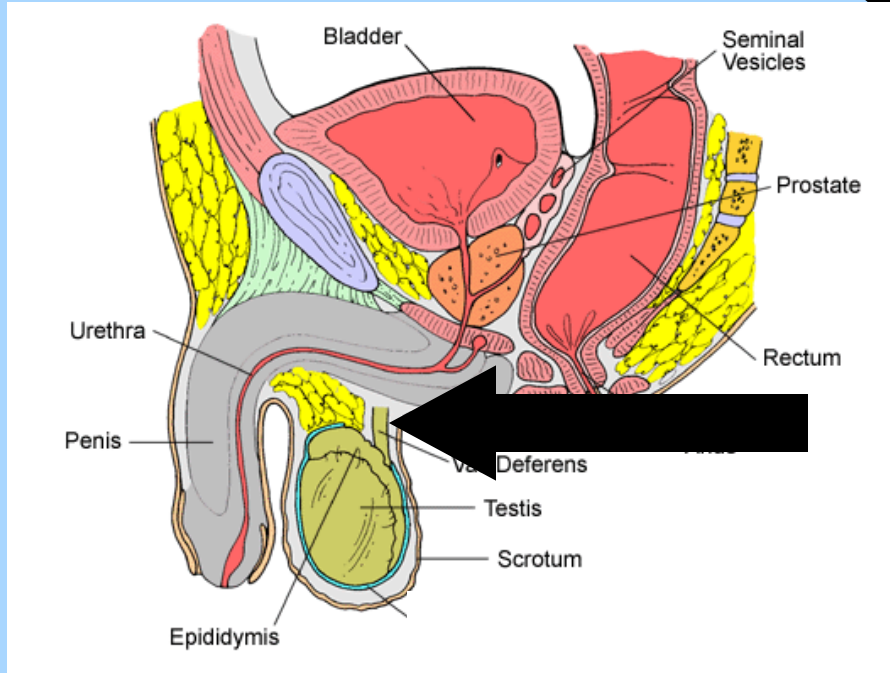

Epididymis

Epididymis – a coiled tube where the sperm cells mature

External Reproductive Organs

Scrotum

Scrotum – a loose pouch of skin that houses the testes, located below the penis

External Reproductive Organs

Penis

Penis – male reproductive organ, also used to urinate

Internal Reproductive Organs

Internal Reproductive Organs

Vas Deferens

Vas Deferens – Tube which sperm travels through from the Epididymis towards the penis

Internal Reproductive Organs

Seminal Vesicles

Seminal Vesicles – glands that produce a fluid that combines with sperm and additional fluid to form semen

Internal Reproductive Organs

Prostate Gland

Prostate Gland – the size of a walnut, produces a fluid that helps the sperm move

Internal Reproductive Organs

Urethra

Urethra – 2 functions: to carry urine and to carry semen outside of the body

Nocturnal Emission

An involuntary ejaculation that usually occurs at night during sleep

Meet T. Nayjur