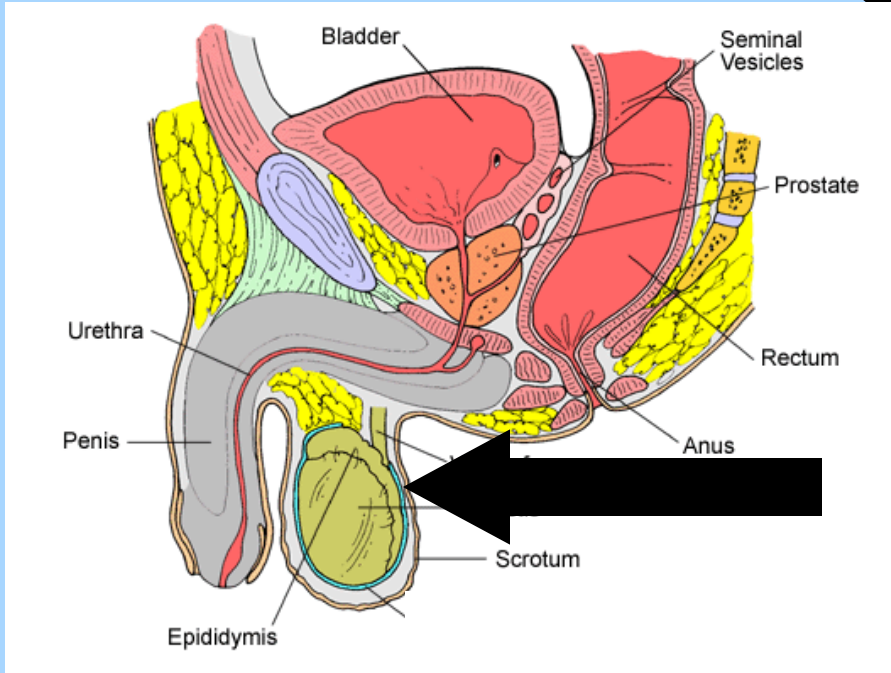

Time for a Movie

Male Reproductive Organs

The following images are a cross section...if a male was standing sideways looking toward the left (similar to the picture)

External Reproductive Organs

External Reproductive Organs

External Organs (genitals) include the penis, scrotum and testicles

External Reproductive Organs

Teste S

Testes – produce the male sex cells
(sperm) & male sex hormone
(testosterone)

External Reproductive Organs

Epididymis

Epididymis – a coiled tube where the sperm cells mature

External Reproductive Organs

Scrotum

Scrotum – a loose pouch of skin that houses the testes, located below the penis

External Reproductive Organs

Penis

Penis – male reproductive organ, also used to urinate

Internal Reproductive Organs

Internal Reproductive Organs

Vas Deferens

Vas Deferens – Tube which sperm travels through from the Epididymis towards the penis